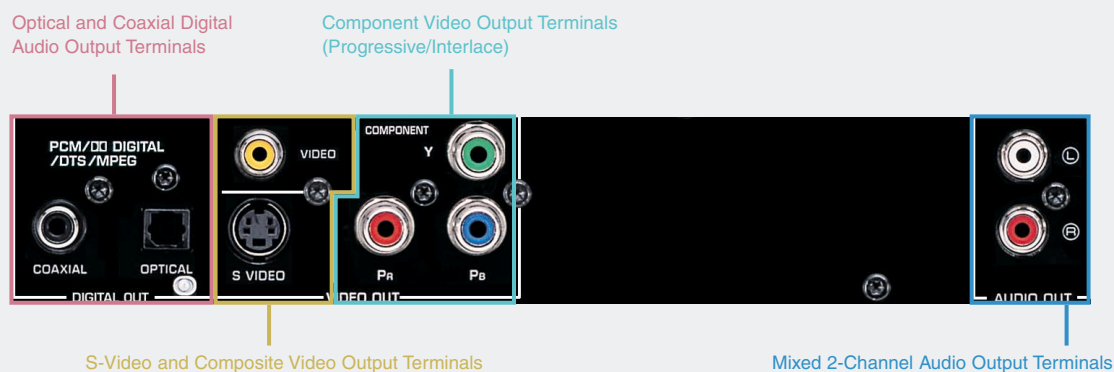

View Picture CDs

You can view CDs with pictures, both Picture CD and JPEG types. Convenient functions allow you to zoom, rotate, flip and scan the pictures.

MP3 (Multisession) Compatibility

If you or anyone in your family enjoys making discs with MP3 files, you'll appreciate the DVD-S550. It provides full MP3 compatibility, including Fast

Forward, Rewind, Repeat and Shuffle Playback functions.

3-Step Dimmer

The display lighting can be set to 100%, 70% or 40%.

Night Mode

When you're listening to movies late at night and turn down the volume during loud scenes, dynamic range suffers and you may miss some dialogue and other sounds. With the Night Mode, you can reduce the volume and still enjoy proper tonal balance and dynamic range.

Multiple Zoom

The Multiple Zoom function lets you vary the size of the image in six steps: 1/4, 1/3, 1/2, 2x, 3x and 4x.

Other Notable Features

- MP3, JPEG, DivX and WMA Playback with Navigation Display
- JPEG/MP3 Simultaneous Playback for Slide Show
- Easy Operation with GUI (Graphical User Interface)
- Multi-Angle (9), Multi-Aspect, Multi-OSD Language (12) and Multi-Subtitle Capabilities
- CD Text Display
- Sleep Functions
- Screen Saver
- Resume (5-Disc Memory) Play
- Multiple Repeat Play
- Program Play
- Child Lock Function (DVD and VCD)
- Parental Lock Function (DVD only)

DVD-S550 Connections

* Only compatible with discs that have been finalized when recording is completed. Some discs may not play due to disc characteristics or recording conditions.

** Only compatible with discs that have been recorded in CD-DA format or Video CD format and Super Video CD format.

*** Some MP3 or JPEG discs may not play due to disc characteristics or recording conditions.